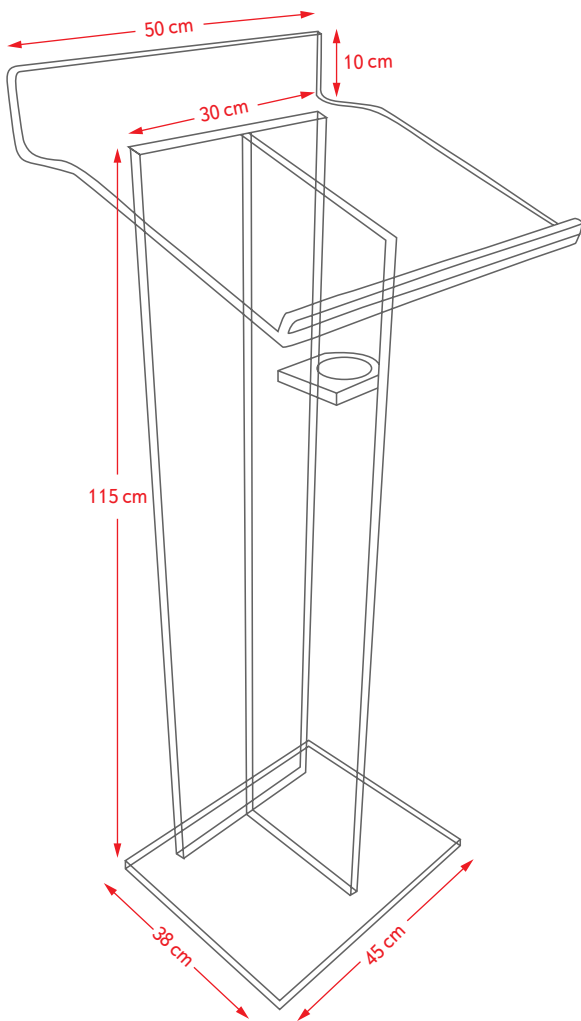

Acrylic Lectern (single) designed for 1 speaker