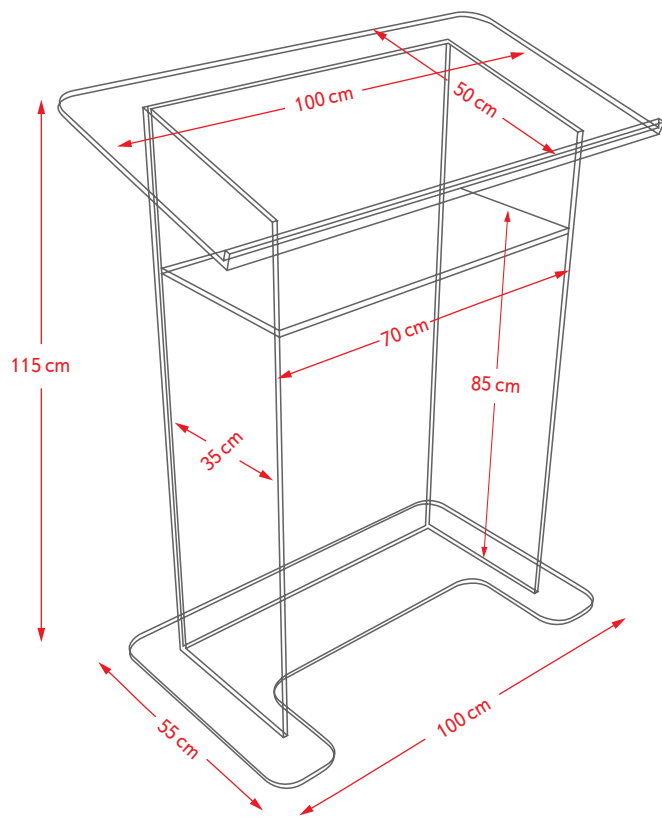

Acrylic Lectern (double)

designed for 2 speakers