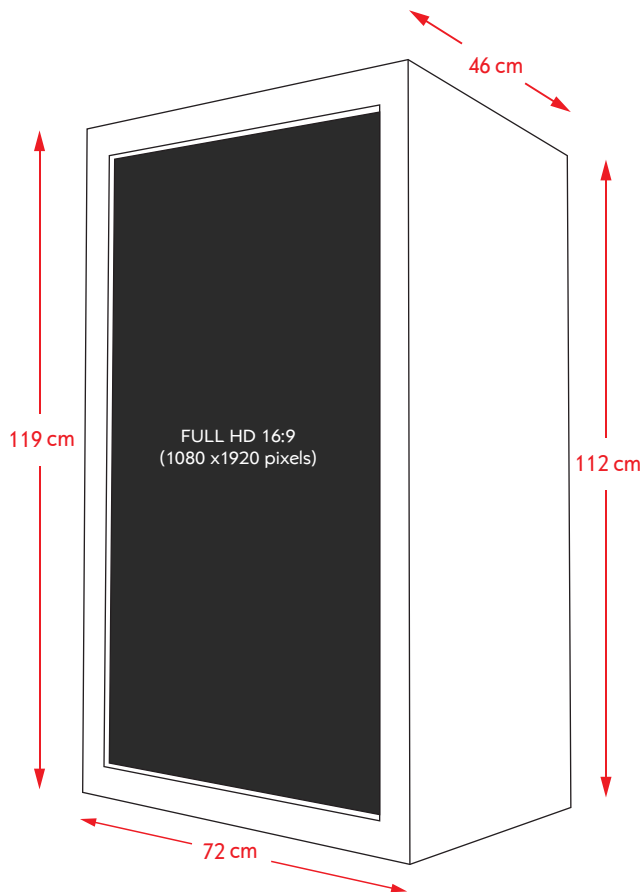

SERVICEPACK
SOLUTIONS FOR EVENTS

Digital Lectern

designed for 1 speaker

If you need further clarification, please feel free to contact us by one of our contact means.

OPORTO Office

Praça da Pedra Verde, 315
4100-385 Aldoar, Porto
T.: (+351) 229 942 944

LISBON Office

Rua Francisco Simões Carneiro, 4
2700-402 Venda Nova, Amadora
T.: (+351) 214 212 713

geral@servicepack.pt
www.servicepack.pt

Your idea.
Our solutions.